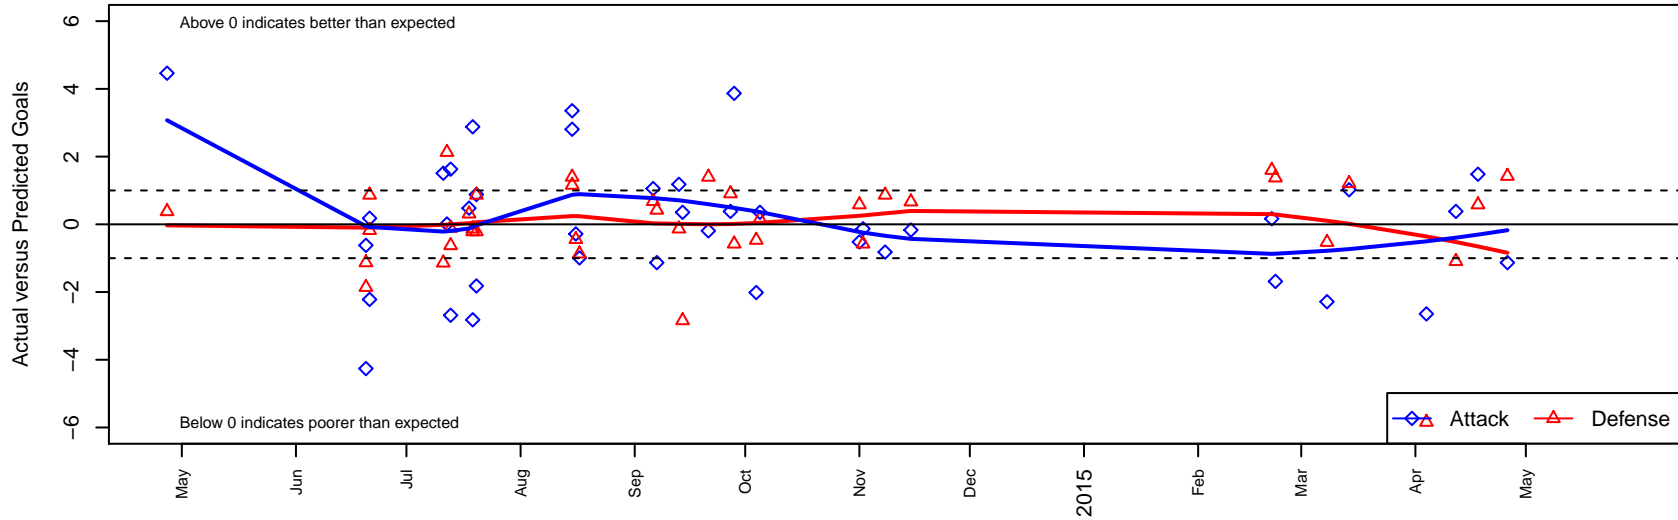

Westside Timbers Samba B01

Westside Timbers
 Beaverton, OR
 B01 total strength=1008
 attack=2.97 defense=1.43
 fall league = PTT-B B01 Championship
 spr league = Spr OYS B01 Div 1

alt names used:
 WT B01 Samba
 Samba WST B01
 WT B01 Samba
 Westside Timbers B01 Samba
 WST SAMBA B01
 Westside Timbers B01 Samba
 Westside Timbers B01 Samba

Venues played:
 2013 OYS Presidents Cup B01
 2014 Cascadia Challenge BU13
 2014 PCU Summer Classic U13 Gold
 2014 Beaverton Cup BU13 Silver Blue
 2014 Mt Hood Challenge U13
 2014 PTT-B B01 Championship
 2014 OYS Presidents Cup B01
 2014 Spr OYS B01 Division 1

Westside Timbers Samba B01
 Dots are actual minus expected GF (blue circles) and GA (red triangles).
 Blue line is smoothed change in attack strength. Red is smoothed change in defense strength.

**attack and defense variance (black dot)
relative to other teams
and top 10 in region**