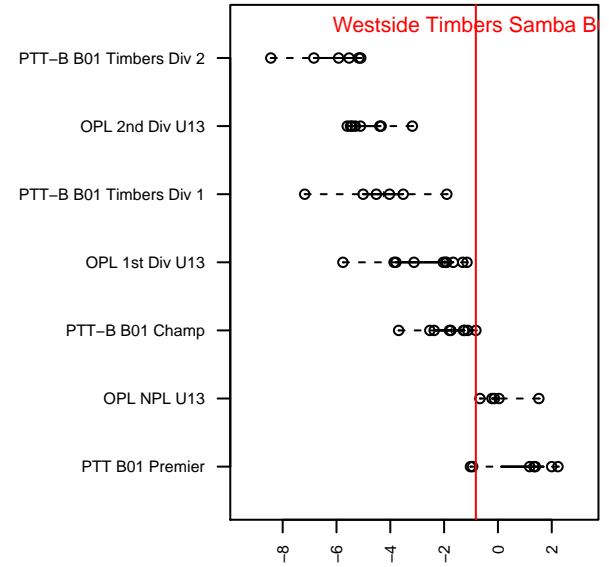

**attack and defense rating
relative to others at age
and all opponents in last 13 months**